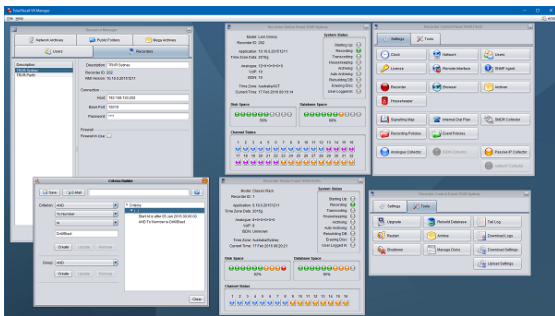

# Total Recall VR Manager

*Powerful & Convenient Configuration & Control*

*Total Recall VR **Manager** is a system management application that provides system configuration, maintenance and status monitoring of Total Recall VR systems. It also provides for configuration of Total Recall VR PC applications when the applications are used in workgroup mode.*

*Easy to use yet packed with advanced configuration and system monitoring features, Total Recall VR **Manager** is the perfect complement for Total Recall VR call recording system for mission-critical clients.*

Total Recall VR **Manager** offers:

- User configurable and flexible role based access control for all application features.
- Two working modes: workstation (for use by a single or multiple users on a single PC) and workgroup (for use by multiple users on multiple PCs).
- Configuration management of the configuration of multiple Total Recall VR systems.
- System and channel status monitoring of multiple Total Recall VR systems.
- Comprehensive set of maintenance tools for Total Recall VR systems.
- Configuration management of Total Recall VR PC applications when the applications are used in workgroup mode.
- Advanced natural language search query builder for recording queries that can be shared by users of Total Recall VR PC applications.

## Included Applications: